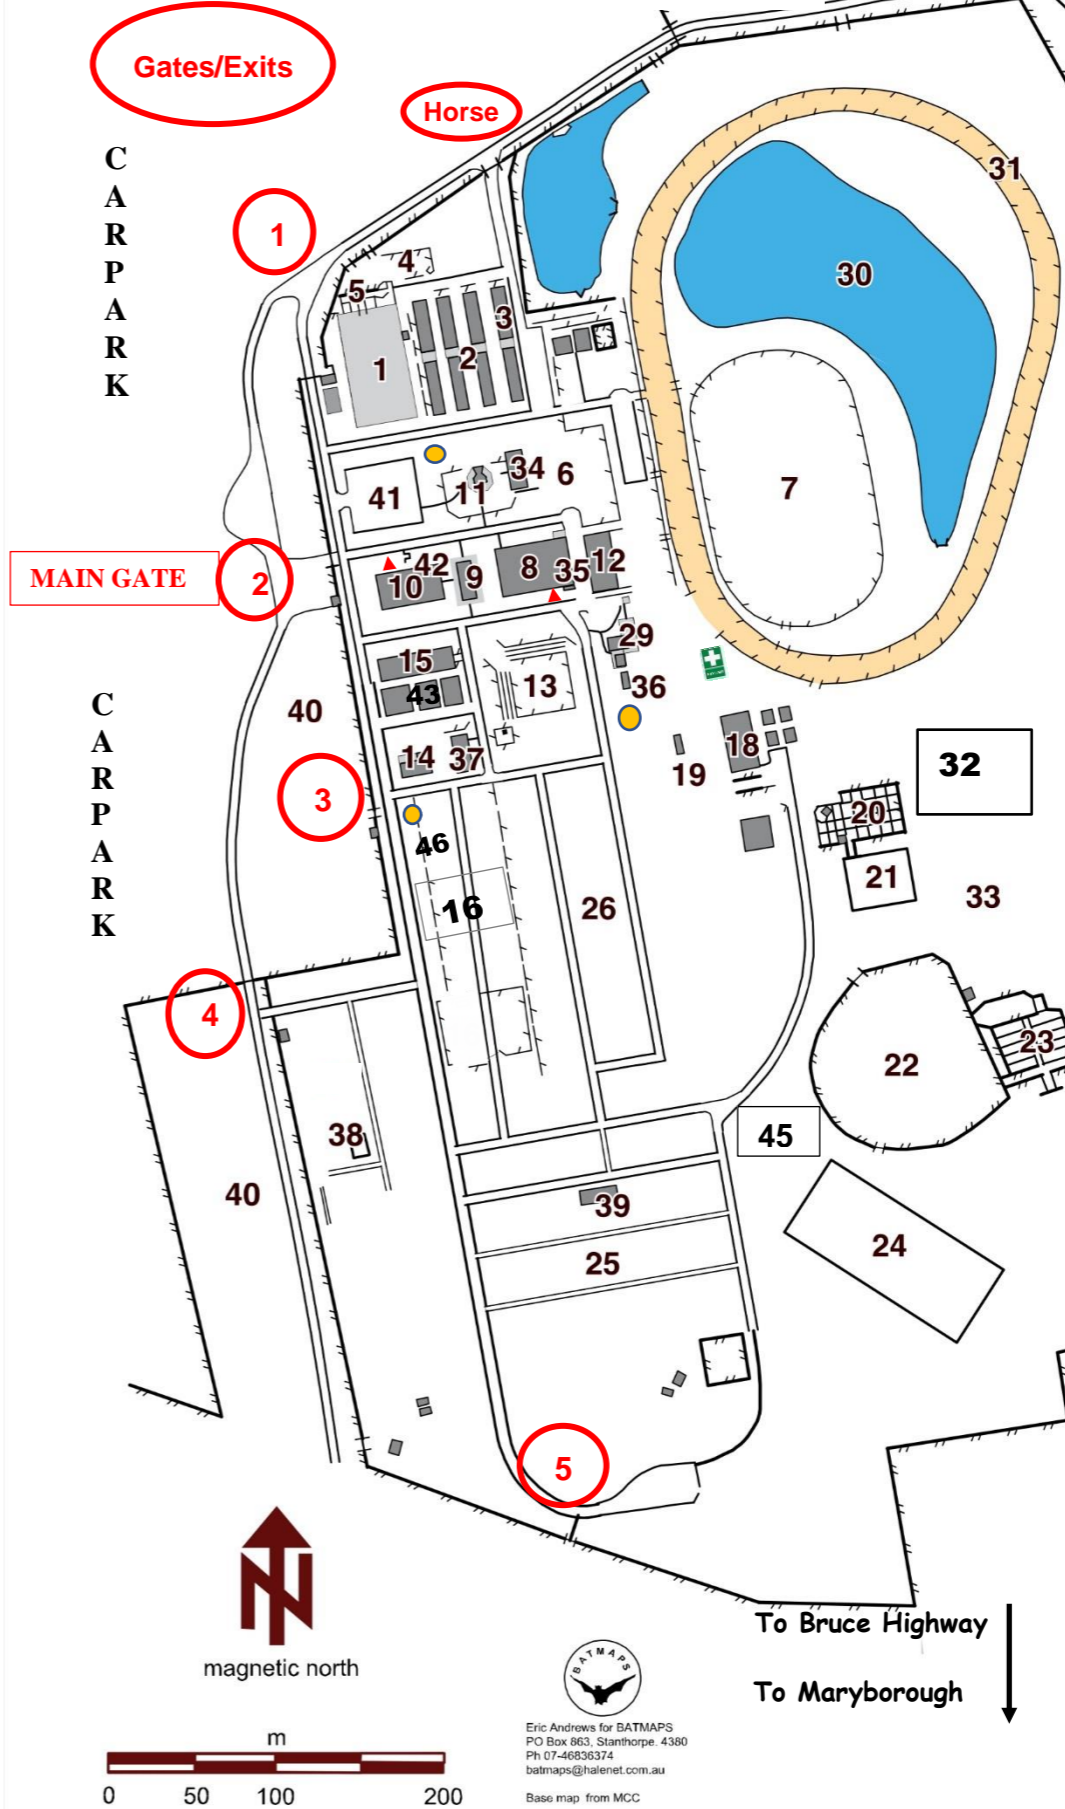

Fraser Coast Agriculture Show Society  
 23 – 24 May 2019  
 Maryborough Showgrounds and Equestrian Park  
 Bruce Highway  
 Maryborough West

**Site Map Legend:**

- Covered Entertainment Arena - Horse Events
- North Stable Block
- Wash Bays
- Warm up arena
- Arena yards
- Entertainment Area - Arkarra BBQ Demonstrations & tastings, Medieval Combat, Working Heritage, Musicians
- Betta Centre Ring – Working Dog Trials Show Jumping, **Grand Parade**
- Pavilion 3: Toilets & Showers, Stalls, Schoolwork on Mezzanine level.
- Pavilion 2: Photography, Fine Art,
- Pavilion 1: Queensland Police, Lost Children, Scrapbooking; Spinning & Weaving; Lace Making Display; Lapidary; Needlework & Craft; Cloth Dolls;; Orchids; Pottery;
- Exterior ATM
- Witches Hat - Water & Soft Drink
- Grandstand
- Woodchop / Chainsaws
- Woodcraft Pavilion - Demonstrations
- Poultry Pavilion Poultry, Budgerigars, Finches, Australian native parrots (display)
- Showbag Alley
- Stud Cattle
- Stud Cattle Judging Arena
- Not Used
- Cutting Arena
- Rodeo & Barrel Racing
- Stockyards – 2
- South Arena
- Showman's Guild Camping Area
- Sideshow Alley
- Cane & Cattleman's Bar Bar Only No Food
- Lake
- Race Track
- East Arena -Barrel Racing
- Show Jumping Camping / yards
- Toilets – Witches Hat
- Not Used
- Toilets/Showers – C&C
- Toilets – Sideshow Alley
- Toilets – Dog Area
- Toilets/Showers – camping
- Car Parks / Members
- Officials Car Park - Security Base, FC Show Office/Command Centre
- FCRC Office
- 3 Pavilions: Herb McLean - Horticulture Charlie Lenthall - Fruit & Vegetables Honey Robert Ullmann - Cookery, Cake Decorating,
- Additional Members Car Park
- Rural Fire Brigade Display